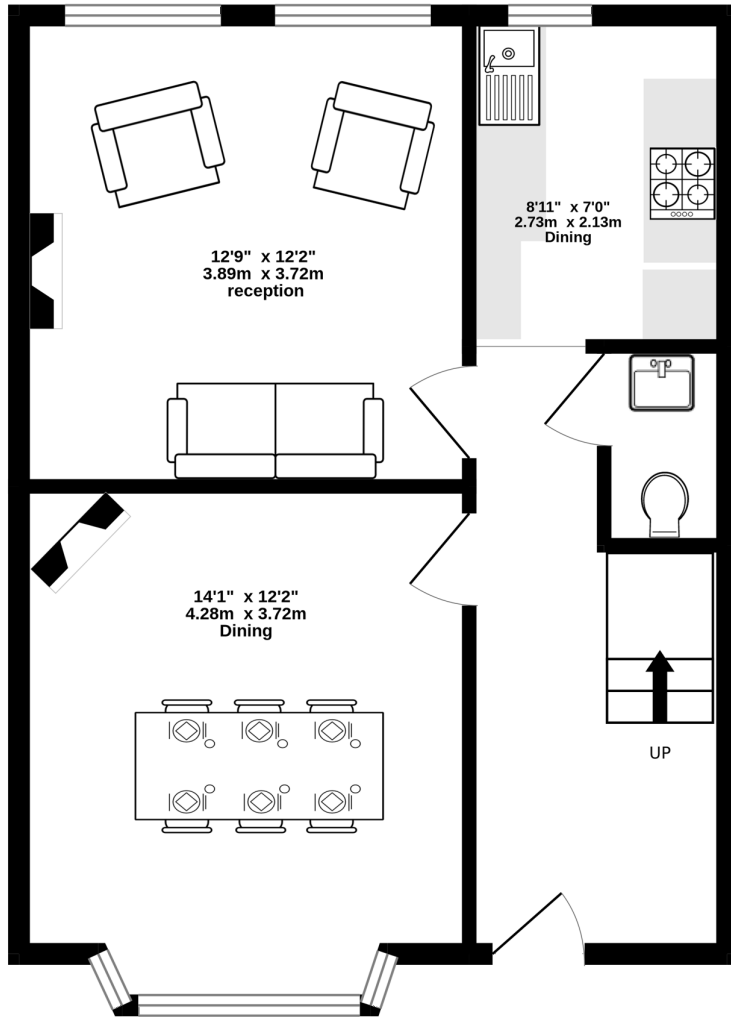

**GROUND FLOOR**  
492 sq.ft. (45.7 sq.m.) approx.

**1ST FLOOR**  
442 sq.ft. (41.1 sq.m.) approx.

**TOTAL FLOOR AREA : 934 sq.ft. (86.8 sq.m.) approx.**

Whilst every attempt has been made to ensure the accuracy of the floorplan contained here, measurements of doors, windows, rooms and any other items are approximate and no responsibility is taken for any error, omission or mis-statement. This plan is for illustrative purposes only and should be used as such by any prospective purchaser. The services, systems and appliances shown have not been tested and no guarantee as to their operability or efficiency can be given.