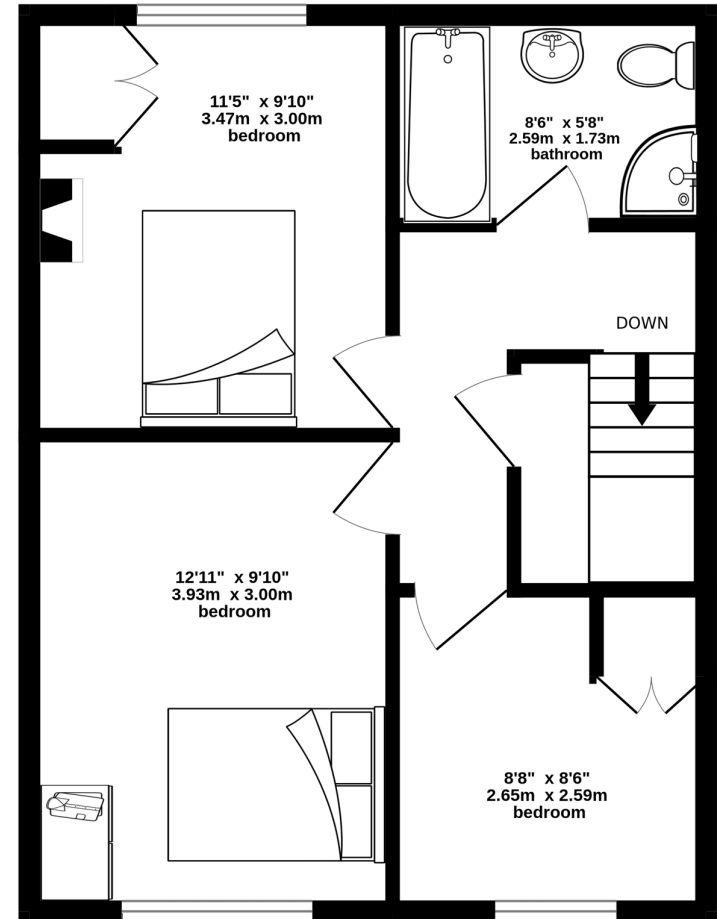

**GROUND FLOOR**  
492 sq.ft. (45.7 sq.m.) approx.

**1ST FLOOR**  
442 sq.ft. (41.1 sq.m.) approx.

**TOTAL FLOOR AREA : 934 sq.ft. (86.8 sq.m.) approx.**

Whilst every attempt has been made to ensure the accuracy of the floorplan contained here, measurements of doors, windows, rooms and any other items are approximate and no responsibility is taken for any error, omission or mis-statement. This plan is for illustrative purposes only and should be used as such by any prospective purchaser. The services, systems and appliances shown have not been tested and no guarantee as to their operability or efficiency can be given.

Made with Metropix ©2026